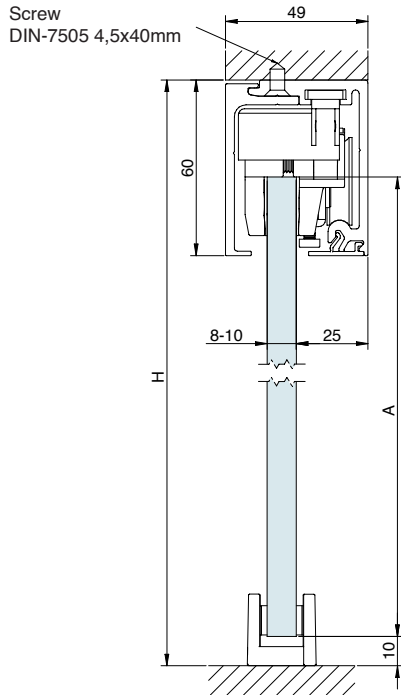

### Cross-section

(Dimensions in mm)

#### WALL MOUNTING

Screw  
DIN-7505 4,5x40mm

$A = H + 17$

#### GLASS WALL

$A = H - 43$

$G = H + X$

**Section type**

(Dimensions in mm)

**CEILING MOUNTING**

$A = H - 43$

$A = H - 43$