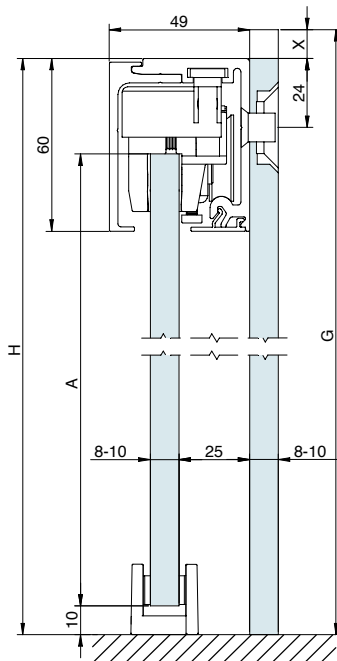

### Cross-section

(Dimensions in mm)

#### WALL MOUNTING

Screw  
DIN-7505 4,5x40mm

$A = H + 17$

#### GLASS WALL

$A = H - 43$

$G = H + X$

**Section type**

(Dimensions in mm)

**CEILING MOUNTING**

$A = H - 43$

$A = H - 43$