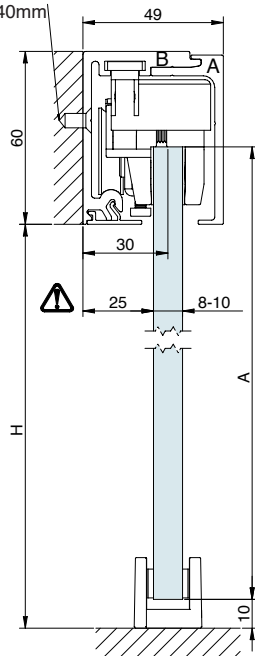

**GLASS WALL**

**CEILING WITH FIXED PANEL**

**FALSE CEILING WITH FIXED PANEL**

- SLIDING DOOR
- FIXED GLASS

### Cross-section

(Dimensions in mm)

#### WALL MOUNTING

Screw  
DIN-7505 4,5x40mm

$A = H + 17$

#### GLASS WALL

$A = H - 43$

$G = H + X$

**Section type**

(Dimensions in mm)

**CEILING MOUNTING**

$A = H - 43$

$A = H - 43$