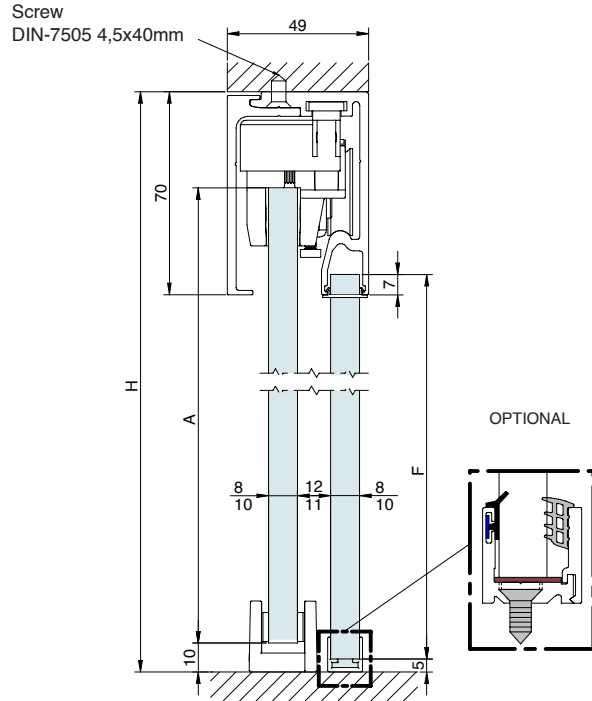

### Cross-section

(Dimensions in mm)

#### WALL MOUNTING

Screw  
DIN-7505 4,5x40mm

$A = H + 17$

#### GLASS WALL

$A = H - 43$

$G = H + X$

**Section type**

(Dimensions in mm)

**CEILING MOUNTING**

$A = H - 43$

$A = H - 43$

$F = H - 67$

**FALSE CEILING MOUNTING**

$A = H + 17$

$A = H + 17$

$F = H + 6$

Components

PROFILES	Finish	Item No.		
 <p>Sliding top track set</p>  <p>49x60mm</p>	S	00 70 20	2 m	1 set
		00 70 30	3 m	
		00 70 50	5 m	
	BS	00 70 22	2 m	
		00 70 32	3 m	
		00 70 52	5 m	
	WL	00 71 20	2 m	
		00 71 30	3 m	
		00 71 50	5 m	
	BL	00 71 24	2 m	
		00 71 34	3 m	
		00 71 54	5 m	
 <p>Sliding top track set for fixed glass</p>  <p>49x70mm</p>	S	00 70 26	2 m	1 set
		00 70 36	3 m	
		00 70 56	5 m	
	BS	00 70 28	2 m	
		00 70 38	3 m	
		00 70 58	5 m	
	WL	00 71 21	2 m	
		00 71 31	3 m	
		00 71 51	5 m	
	BL	00 71 25	2 m	
		00 71 35	3 m	
		00 71 55	5 m	
 <p>Sliding top track set for <b>Frame accessory</b></p>  <p>76x61mm</p>	S	0 109 86	2 m	1 set
		0 109 87	3 m	
		0 109 88	4 m	
		0 109 89	6 m	
	WL	0 111 86	2 m	
		0 111 87	3 m	
		0 111 88	4 m	
		0 111 89	6 m	
	BL	0 109 94	2 m	
		0 109 95	3 m	
		0 109 96	4 m	
		0 109 97	6 m	
 <p>FT sliding top track set. False ceiling mounting.</p>  <p>76x61mm</p>	S	0 109 24	2 m	1 set
		0 109 34	3 m	
		0 109 44	4 m	
		0 109 64	6 m	
	BS	0 109 25	2 m	
		0 109 35	3 m	
		0 109 45	4 m	
		0 109 65	6 m	
	WL	0 119 22	2 m	
		0 119 32	3 m	
		0 119 42	4 m	
		0 119 62	6 m	
BL	0 119 26	2 m		
	0 119 36	3 m		
	0 119 46	4 m		
	0 119 66	6 m		