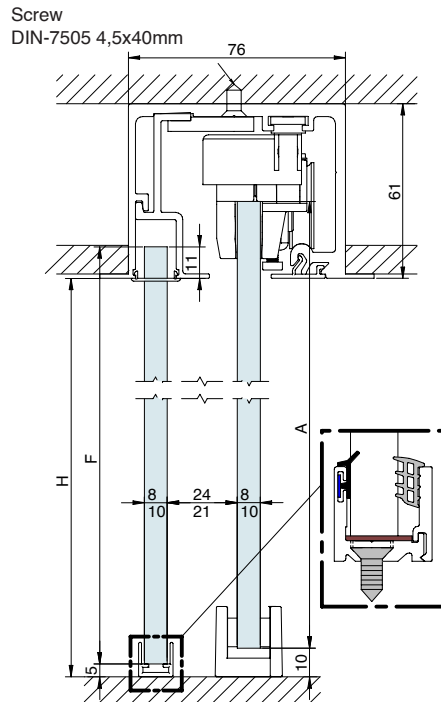

### Cross-section

(Dimensions in mm)

#### WALL MOUNTING

Screw  
DIN-7505 4,5x40mm

$A = H + 17$

#### GLASS WALL

$A = H - 43$

$G = H + X$

**Section type**

(Dimensions in mm)

**CEILING MOUNTING**

$A = H - 43$

$A = H - 43$

$F = H - 67$

**FALSE CEILING MOUNTING**

$A = H + 17$

$A = H + 17$

$F = H + 6$

Components

PROFILES	Finish	Item No.		
 <p>Sliding top track set</p>  <p>49x60mm</p>	S	00 70 20	2 m	1 set
		00 70 30	3 m	
		00 70 50	5 m	
	BS	00 70 22	2 m	
		00 70 32	3 m	
		00 70 52	5 m	
	WL	00 71 20	2 m	
		00 71 30	3 m	
		00 71 50	5 m	
	BL	00 71 24	2 m	
		00 71 34	3 m	
		00 71 54	5 m	
 <p>Sliding top track set for fixed glass</p>  <p>49x70mm</p>	S	00 70 26	2 m	1 set
		00 70 36	3 m	
		00 70 56	5 m	
	BS	00 70 28	2 m	
		00 70 38	3 m	
		00 70 58	5 m	
	WL	00 71 21	2 m	
		00 71 31	3 m	
		00 71 51	5 m	
	BL	00 71 25	2 m	
		00 71 35	3 m	
		00 71 55	5 m	
 <p>Sliding top track set for <b>Frame accessory</b></p>  <p>76x61mm</p>	S	0 109 86	2 m	1 set
		0 109 87	3 m	
		0 109 88	4 m	
		0 109 89	6 m	
	WL	0 111 86	2 m	
		0 111 87	3 m	
		0 111 88	4 m	
		0 111 89	6 m	
	BL	0 109 94	2 m	
		0 109 95	3 m	
		0 109 96	4 m	
		0 109 97	6 m	
 <p>FT sliding top track set. False ceiling mounting.</p>  <p>76x61mm</p>	S	0 109 24	2 m	1 set
		0 109 34	3 m	
		0 109 44	4 m	
		0 109 64	6 m	
	BS	0 109 25	2 m	
		0 109 35	3 m	
		0 109 45	4 m	
		0 109 65	6 m	
	WL	0 119 22	2 m	
		0 119 32	3 m	
		0 119 42	4 m	
		0 119 62	6 m	
BL	0 119 26	2 m		
	0 119 36	3 m		
	0 119 46	4 m		
	0 119 66	6 m		