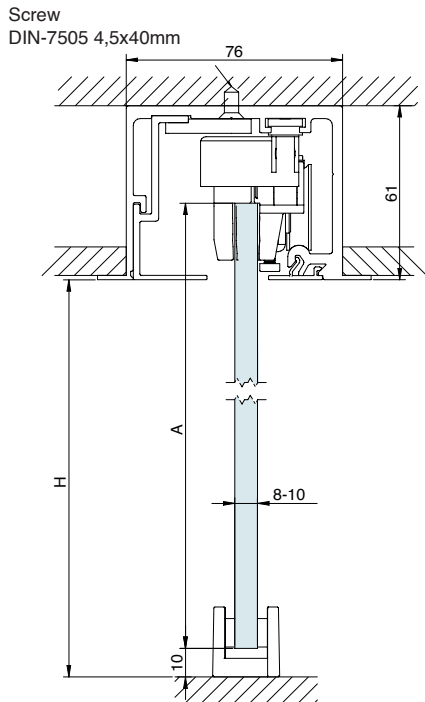

FALSE CEILING MOUNTING

$A = H + 17$