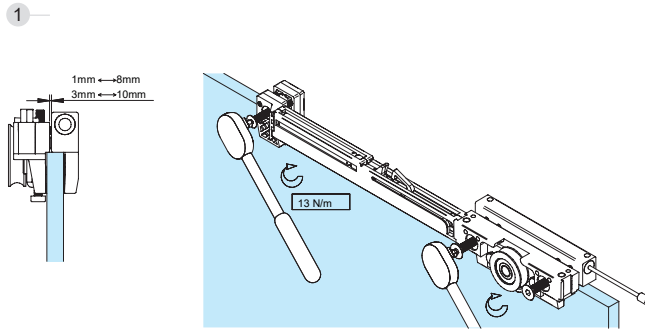

### Cross-section

(Dimensions in mm)

#### GLASS WALL

$A = H - 43$

$G = H + X$

**Section type**

(Dimensions in mm)

**CEILING MOUNTING**

$A = H - 43$

$A = H - 43$